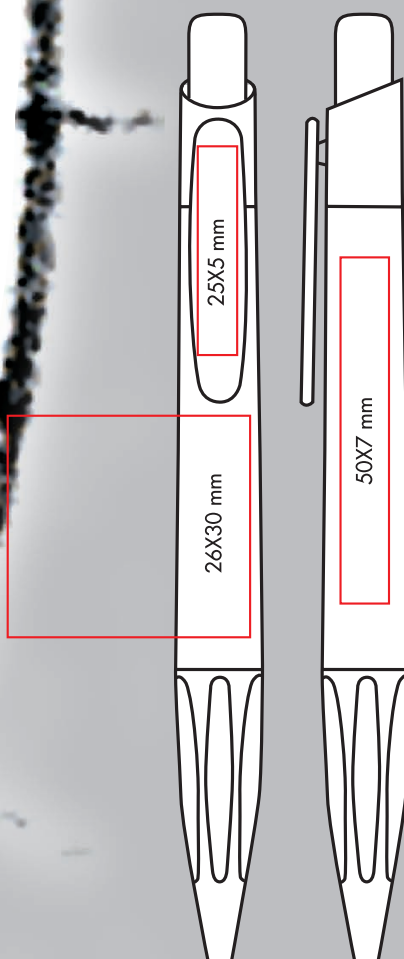

DESIGN
PATENT
PENDING

Proxy

245
ball point pen
penna a sfera

characteristics

Made of the finest quality ABS,
non-toxic, without lead, cadmium
and any other heavy metals,
in compliance with the strict European
regulations on material safety.

Top international quality writing thanks to X20 refills and
Dokumental inks:
the very best available on the market!

BI SERIE 245 CC

GR GI AR RO VE BL SERIE 245 BC

GI AR RO VE TU BL SERIE 245 BT

caratteristiche